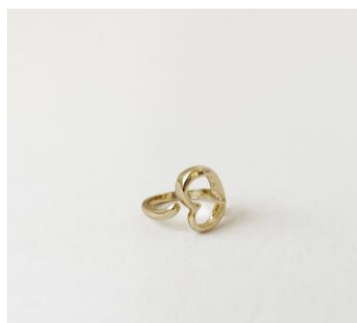

39

Code 2452-GLD  
 \$: 5,75 \$  
 Desc LARGE WAVY METALLIC HEART DROP EARRINGS  
 Comm

4

Code 2452-RGD  
 \$: 5,75 \$  
 Desc LARGE WAVY METALLIC HEART DROP EARRINGS

41

Code 2452-SLV  
 \$: 5,75 \$  
 Desc LARGE WAVY METALLIC HEART DROP EARRINGS

42

Code 2472-GLD  
 \$: 5,75 \$  
 Desc IRREGULAR HEART SHAPE METALLIC DROPS EARRINGS  
 Comm

43

Code 2472-RGD  
 \$: 5,75 \$  
 Desc IRREGULAR HEART SHAPE METALLIC DROPS EARRINGS

44

Code 2472-SLV  
 \$: 5,75 \$  
 Desc IRREGULAR HEART SHAPE METALLIC DROPS EARRINGS

45

Code 3143-RGD  
 \$: 9,95 \$  
 Desc BEADED STRETCH BRACELET & HAMMERED HEART & RIBBON  
 Comm

46

Code 3143-SLV  
 \$: 9,95 \$  
 Desc BEADED STRETCH BRACELET & HAMMERED HEART & RIBBON

47

Code 4134-GLD  
 \$: 6,00 \$  
 Desc OPENED CUT OUT HEART SIZED RING

48

Code 4134-SLV  
 \$: 6,00 \$  
 Desc OPENED CUT OUT HEART SIZED RING  
 Comm